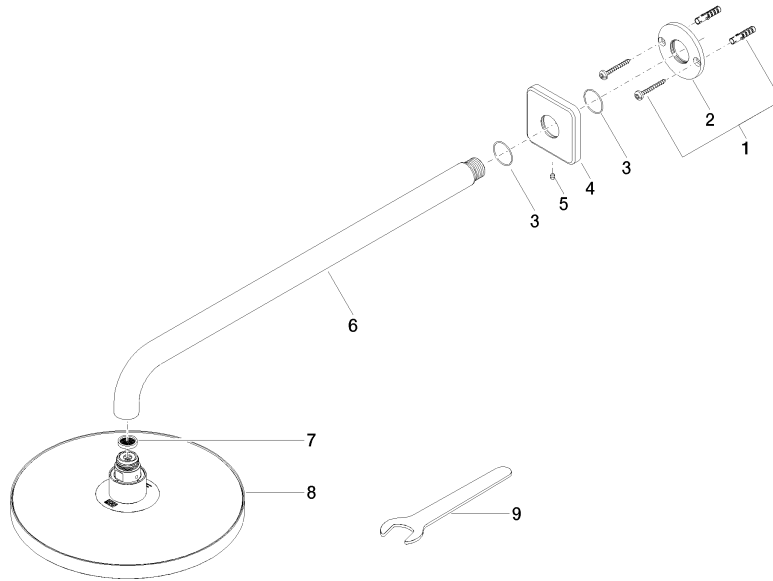

Rain shower with wall fixing FlowReduce 220 mm - Chrome

IMO

28 648 670

Fits: IMO, CYO

- 450mm projection
- rain shower Ø 220 mm
- rain flow
- max. flow 7 l/min
- Function from: 6 l/min
- rosette 65 x 65 mm
- 1/2" connection
- with anti-scale system
- quick clearing
- WRAS
- This product can help a building meet the requirements of Green Building Rating Systems, e.g. LEED®, BREEAM®, DGNB

28 648 670

mm [inches]

Flow rate chart

Certificates

LGA_38655.

28 648 670

Parts for other finishes can be found here: [Brushed Platinum](#)

Spare parts list

No.	Item Number	Name	Quantity used	Delivery time
1	04 30 31 032 00 90	fixing set	1	2
2	09 17 20 120 90	holder	1	2
3	09 14 10 150 90	seal	1	2
4	09 27 67 015-00	rosette	1	10
5	90 31 11 038 00 90	pin	1	2
6	90 11 03 070 00-00	pipe	1	10
7	09 23 01 075 90	insert	1	2
8	90 12 05 092 20-00	shower	1	10
9	90 30 09 069 00 90	key	1	2